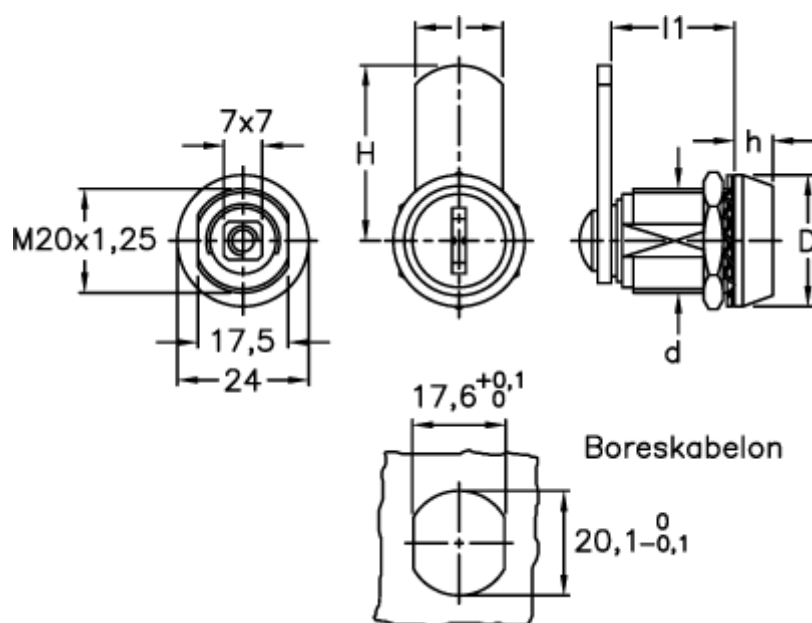

Article number: 2310421627

Description: E+G Latch w/safety lock
CX/C-32

Measures

$d = M20 \times 1,$

$D = 24$

$H = 32,0$

$h = 7$

$l = 16$

$l1 = 22,5$